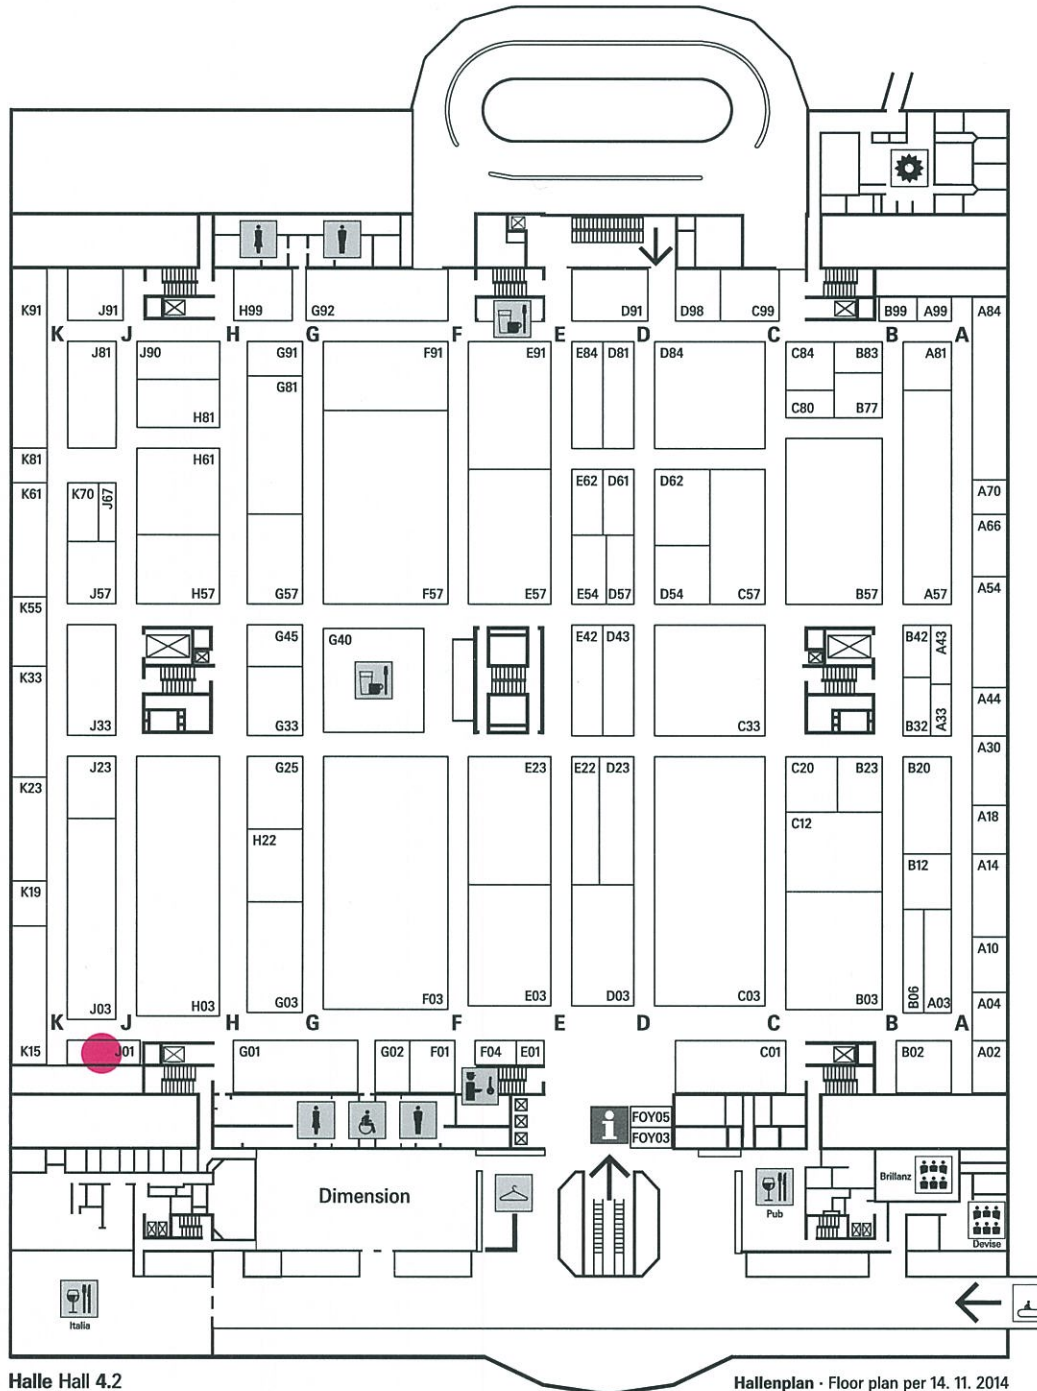

4.2

Halle Hall 4.2

Hallenplan - Floor plan per 14. 11. 2014

WELCOME TO

TOYO-SASAKI GLASS CO., LTD.

We present the top quality glassware with traditional Japanese craftman skills.

Come and visit us at

**Hall 4.2
Stand J 01**