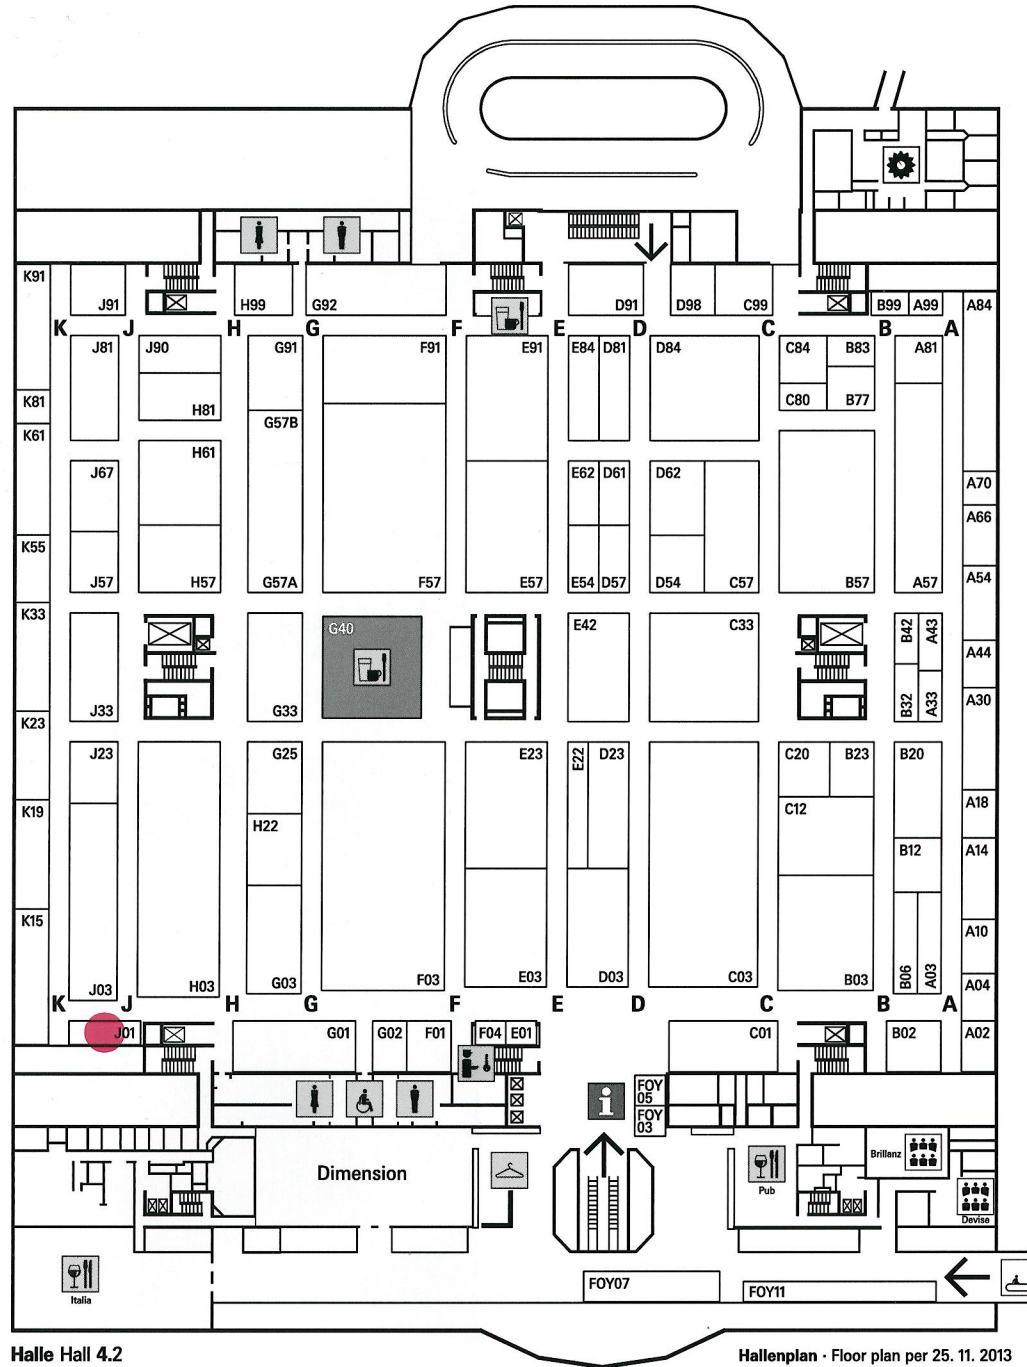

# 4.2

**Hall 4.2 Stand J01**

**\*HISTORY & PASSION\*  
EXCELLENT CRAFTSMANSHIP  
SINCE 1888**

top-tier hand-made and machine-made  
stemware, tumblers, vases, gift items,  
and sakeware

**JAPAN'S LARGEST  
GLASSWARE MANUFACTURER**

Halle Hall 4.2

Hallenplan · Floor plan per 25. 11. 2013

**Café Japanese Garden  
4.2 G40**